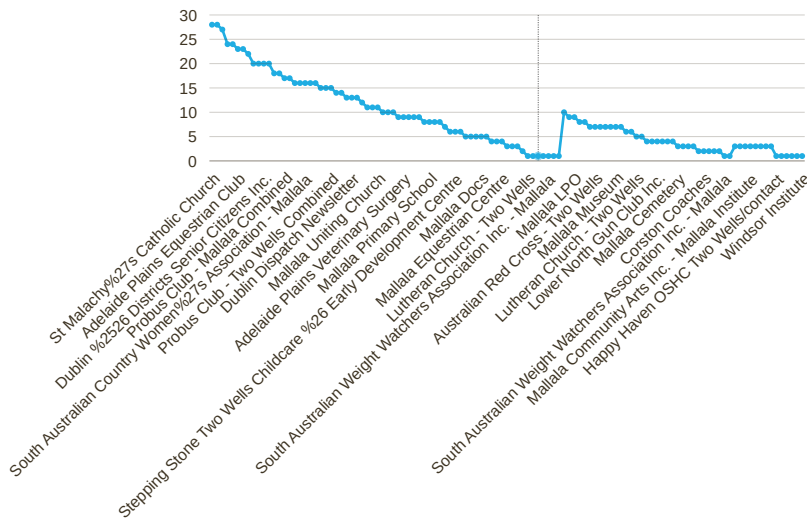

ADELAIDE PLAINS COUNCIL

WHAT ARE OUR COMMUNITY NEEDS?

3717 SESSIONS

1 JULY 2023 - 30 JUNE 2024

TOP 25 LANDING PAGES:

WHO ARE OUR USERS?