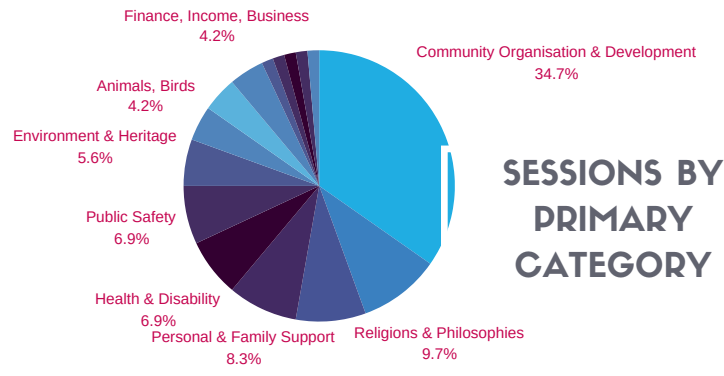

ADELAIDE PLAINS COUNCIL

WHAT ARE OUR COMMUNITY NEEDS?

3717 SESSIONS

1 JULY 2023 - 30 JUNE 2024

TOP 25 LANDING PAGES:

WHO ARE OUR USERS?